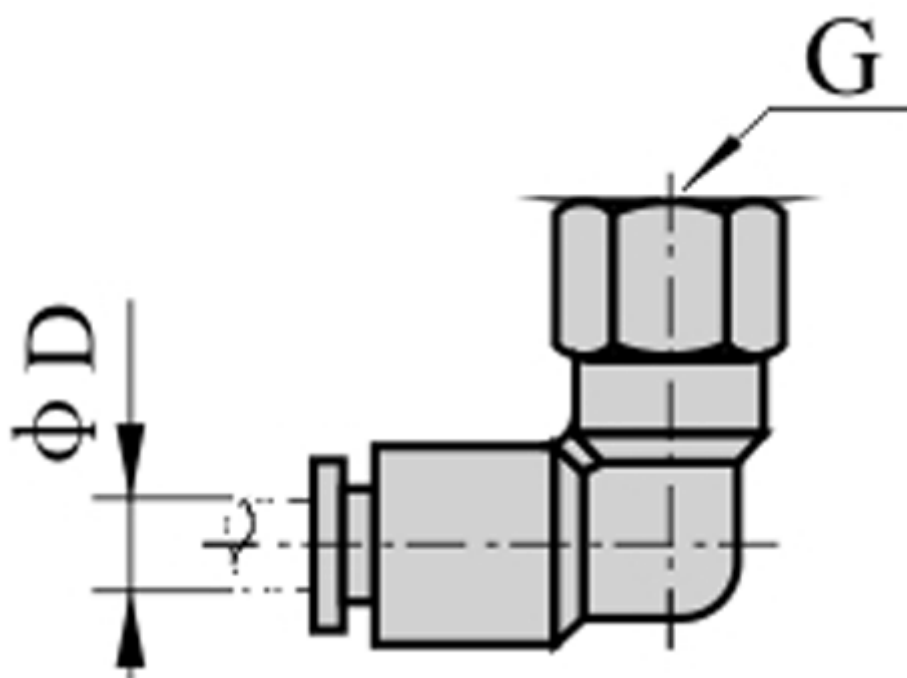

Article number: 58EPLF402

Description: Fitting EPLF402 female elbow connector
thread 1/4", tube diameter 4

Measures

D = 4
Thread = 1/4"